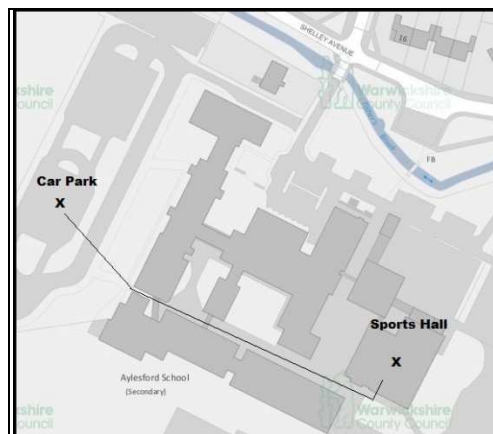

Every Wednesday (during term time)

7:30 – 9:30pm

Aylesford School Sports Hall

4 courts

Mainly doubles

(rotating partners)

Come and give us a try for only **£2**

Taster sessions **24<sup>th</sup> February** and **2<sup>nd</sup> March**